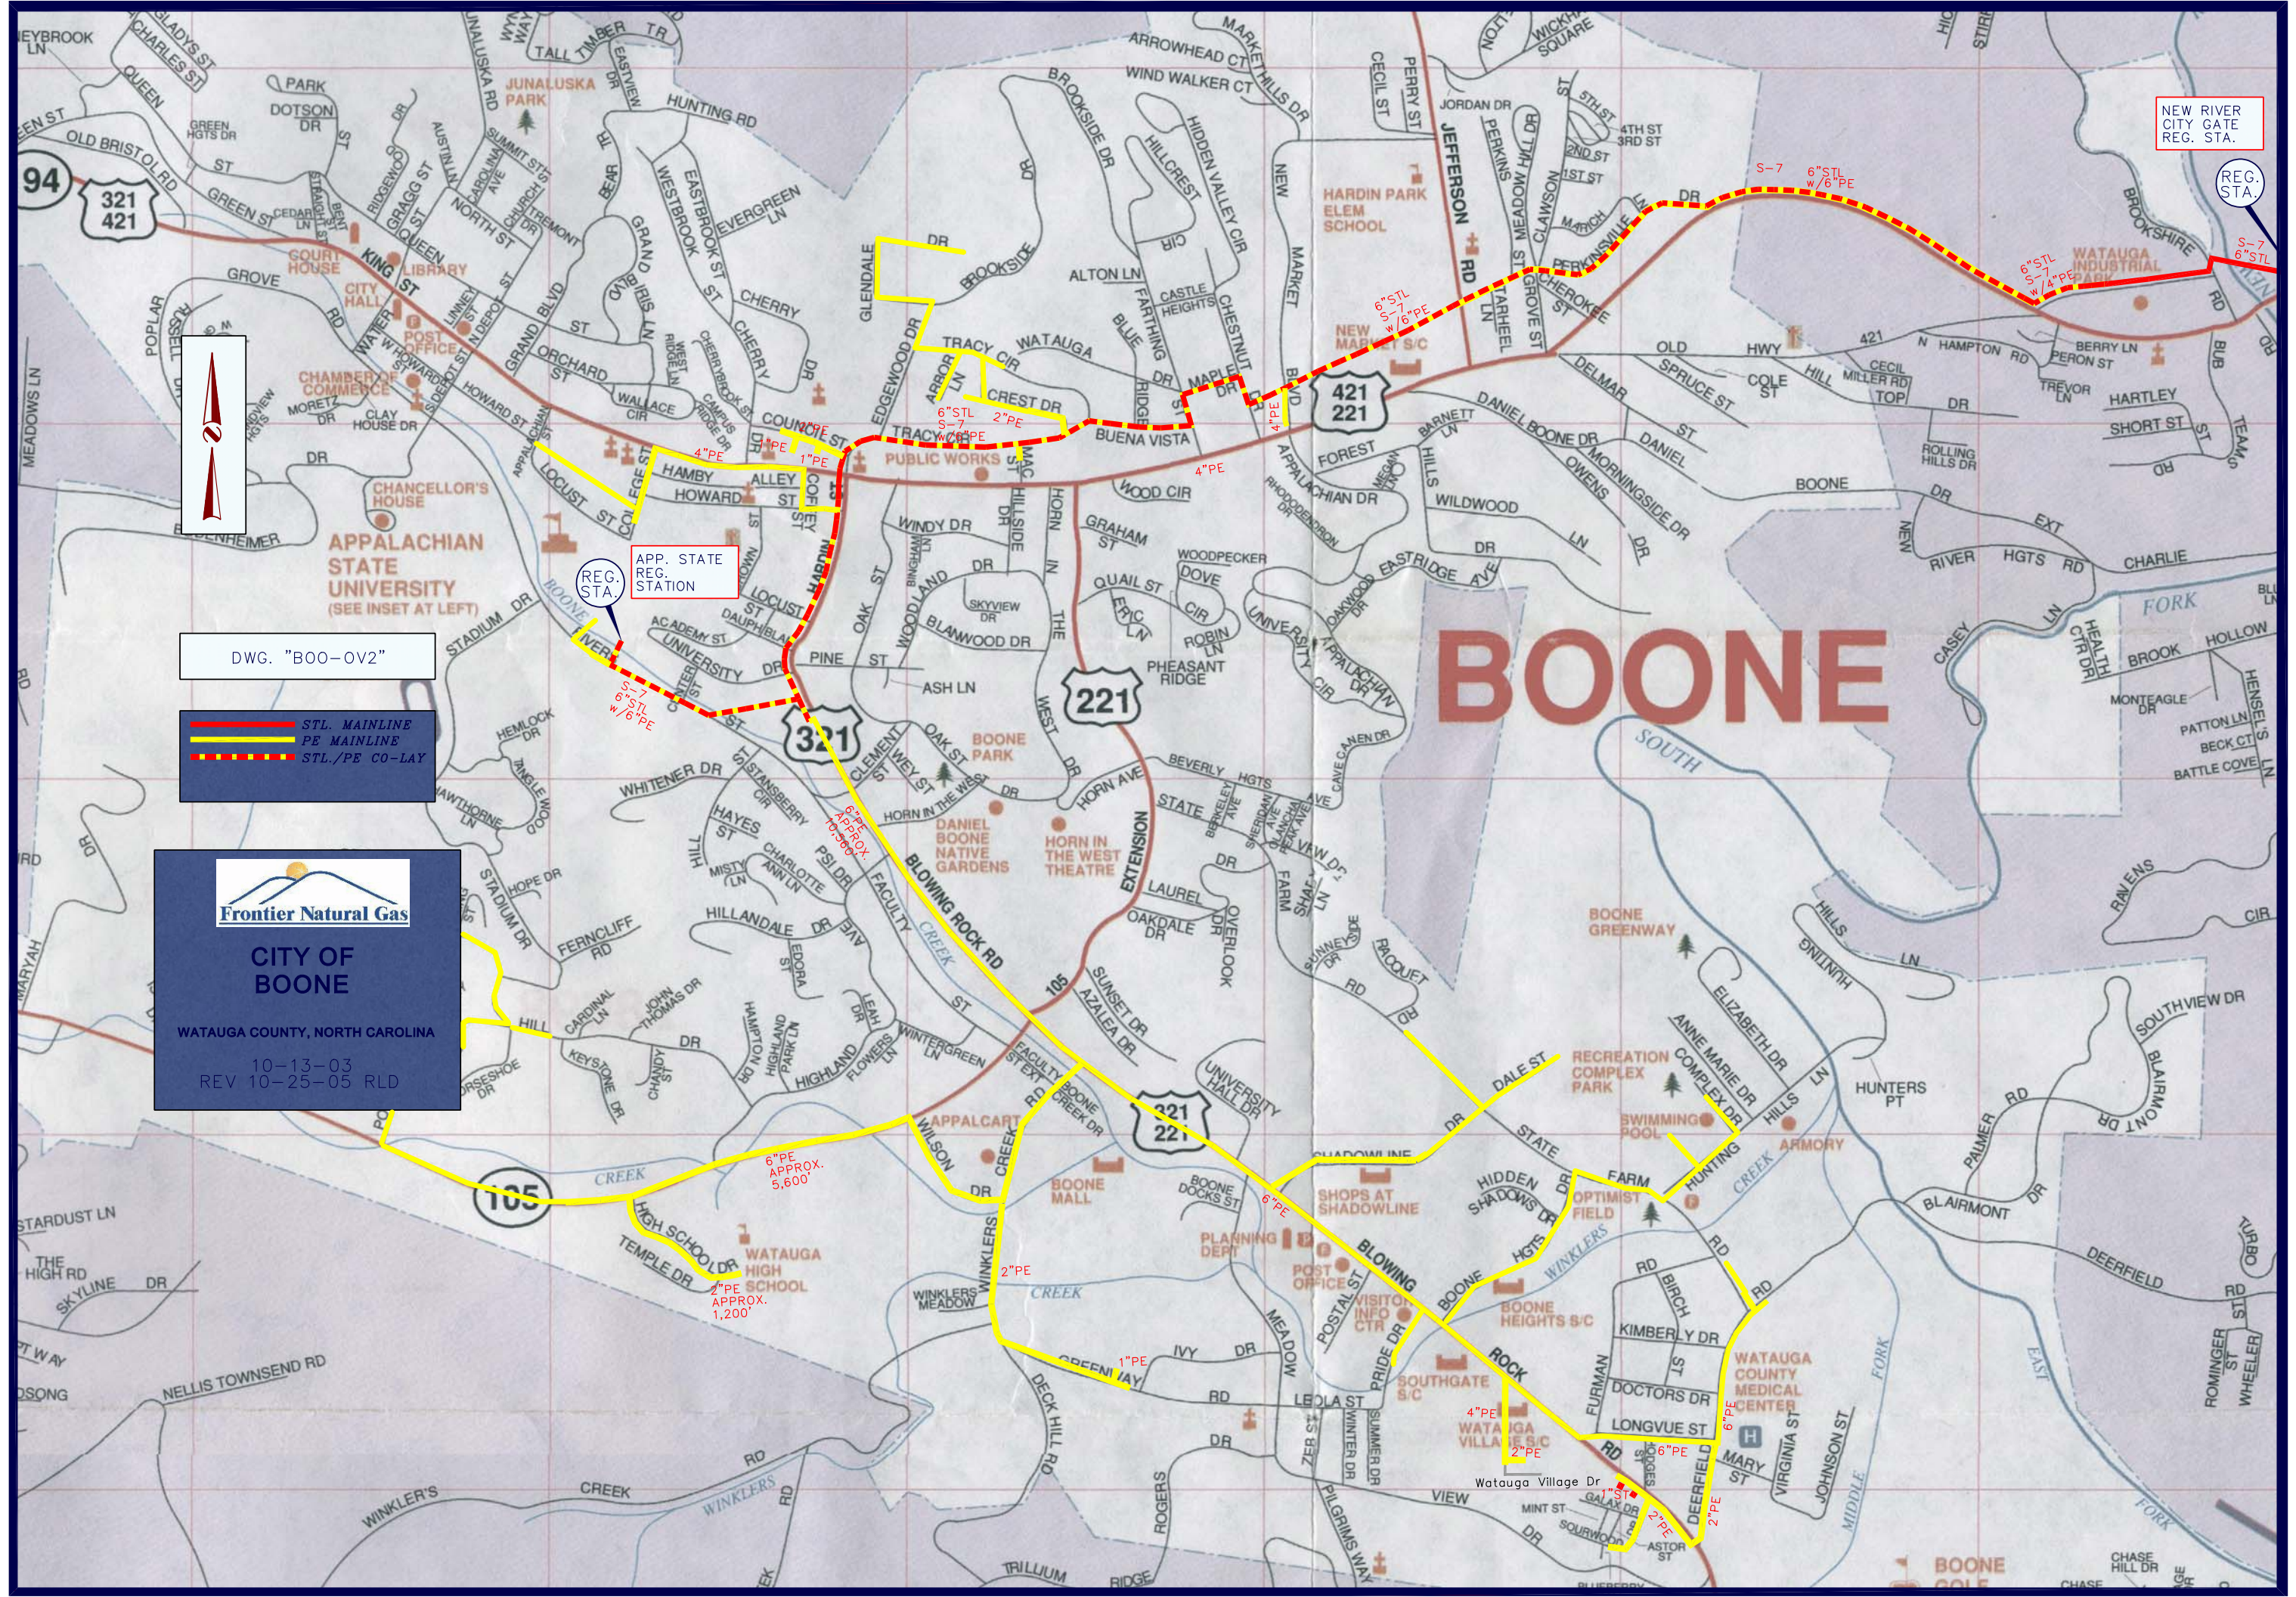

NEW RIVER CITY GATE REG. STA.

REG. STA.

DWG. "B00-OV2"

- STL MAINLINE
- PE MAINLINE
- STL/PE CO-LAY

CITY OF BOONE
WATAUGA COUNTY, NORTH CAROLINA
10-13-03
REV 10-25-05 RLD

BOONE

321

221

221

105

Watauga Village Dr

BOONE

CHASE HILL DR